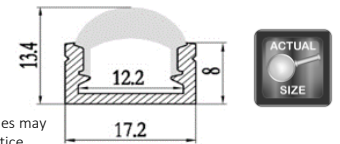

### Suggested LED Types:

- 3528-60-5
- 3528-120-10
- 3528-180-15
- 5050-60-15
- 5050-30-8 RGB
- 5050-60-15 RGB
- 2835-30-3
- 2835-60-5
- 2835-120-10

Some details on profiles may change without notice.

Please contact us for specification codes to match your selections.