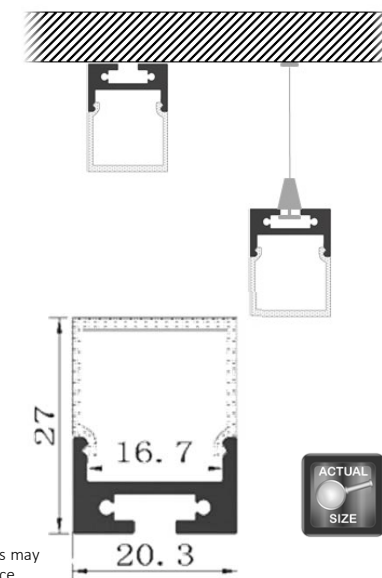

Recommended for LED types up to 40W/m output.

Supplied made to measure with all accessories and drivers as required. Configured to suit most dimming protocols.

Also Available in:

Suggested LED Types:

3528-120-10	
3528-180-15	
5050-120-24	
2835-120-10	
2835-120-24	
2835-168-34	
2835-180-18	
2835-180-36	
2110-700-20	