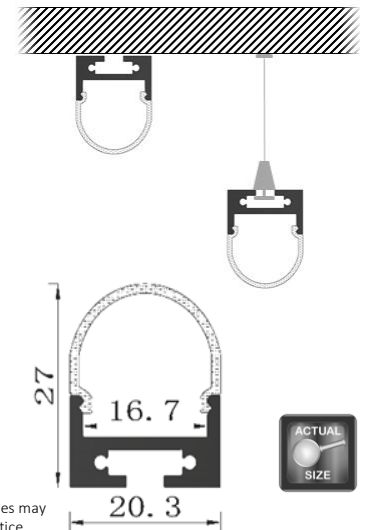

Pica 2R

Architectural Profile

L056

Also Available in:

Architectural profile manufactured from AL6063 type aluminium fitted with UV stabilised PMMA round opal diffuser.

Designed for ambient/task light applications, can also be surface mounted.

Recommended for LED types up to 40W/m output.

Supplied made to measure with all accessories and drivers as required. Configured to suit most dimming protocols.

Suggested LED Types:

- 3528-120-10
- 3528-180-15
- 5050-120-24
- 2835-120-10
- 2835-120-24
- 2835-168-34
- 2835-180-18
- 2835-180-36
- 2110-700-20