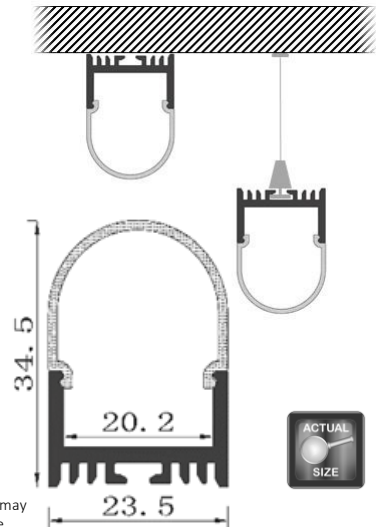

# Largo D

Architectural Profile

L026D

Architectural profile manufactured from AL6063 type aluminium fitted with UV stabilised PMMA dome diffuser.

Suitable for surface or suspension mount ambient lighting. Requires 240 LED/m with Opal diffuser to achieve continuous glow. Recommended for LED types up to 20mm wide and up to 35W/m output.

### Suggested LED Types:

- 3528-120-10
- 3528-180-15
- 5050-120-24
- 2835-120-10
- 2835-120-24
- 2835-168-34
- 2835-180-18
- 2835-180-36
- 2110-700-20

Please contact us for specification codes to match your selections.